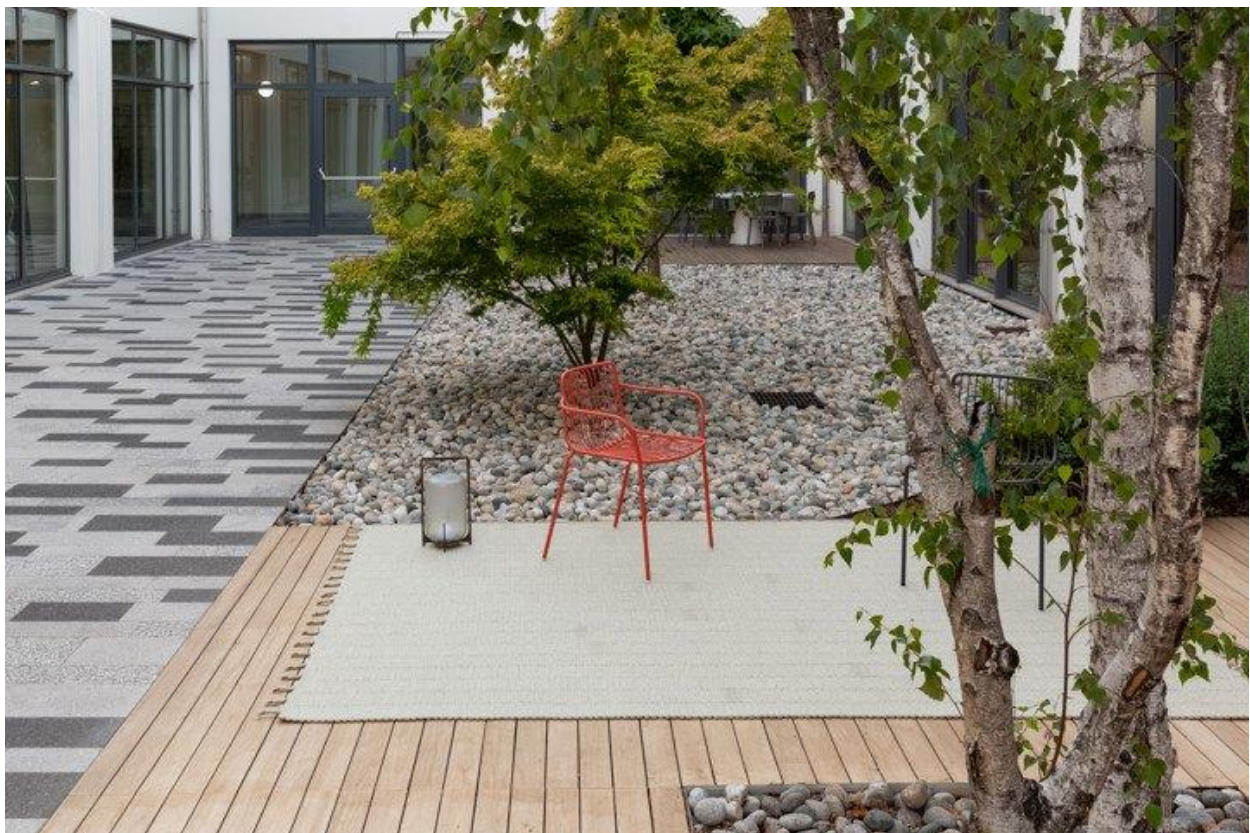

Under the artistic direction of Paolo Zani, Warli presents a collection of rugs where decoration and colors are skillfully measured to form perfect geometric patterns.

This is how **Finisterre** was born, an elaborated tufted rug, with a deliberately characterizing unusual shape. Really decorative, rich in colors and different textures obtained thanks to the use of different yarns. A rug in which all the productive ability is expressed, which becomes a journey to the end of the world, an archipelago of signs and fascinating shapes.

A rug whose name itself summarizes the research carried out: the latin expression 'Finis terrae' tells of the border of the Earth, the westernmost point beyond which the world ended. Hence the idea of a design composed by a series of concentric elements, an expression of the limit of the physical world.

Pleaidi is, instead, a solution for outdoor spaces, created by the continuous repetition of a serpentine element, sewn and assembled by hand. A simple rug with an unexpected detail in the endings that reminisce the traditional fringes.

Also for the outdoors, the Twilight lantern is a lively complement from the accessories selection, a vision of Paolo Zani's world, designed by himself. A luminous object that can be carried wherever you want. A portable rechargeable LED lantern (IP67) in stainless steel and hand-engraved blown opal glass. A precious but deliberately essential light, perfect for outdoor use and highly resistant to atmospheric agents.